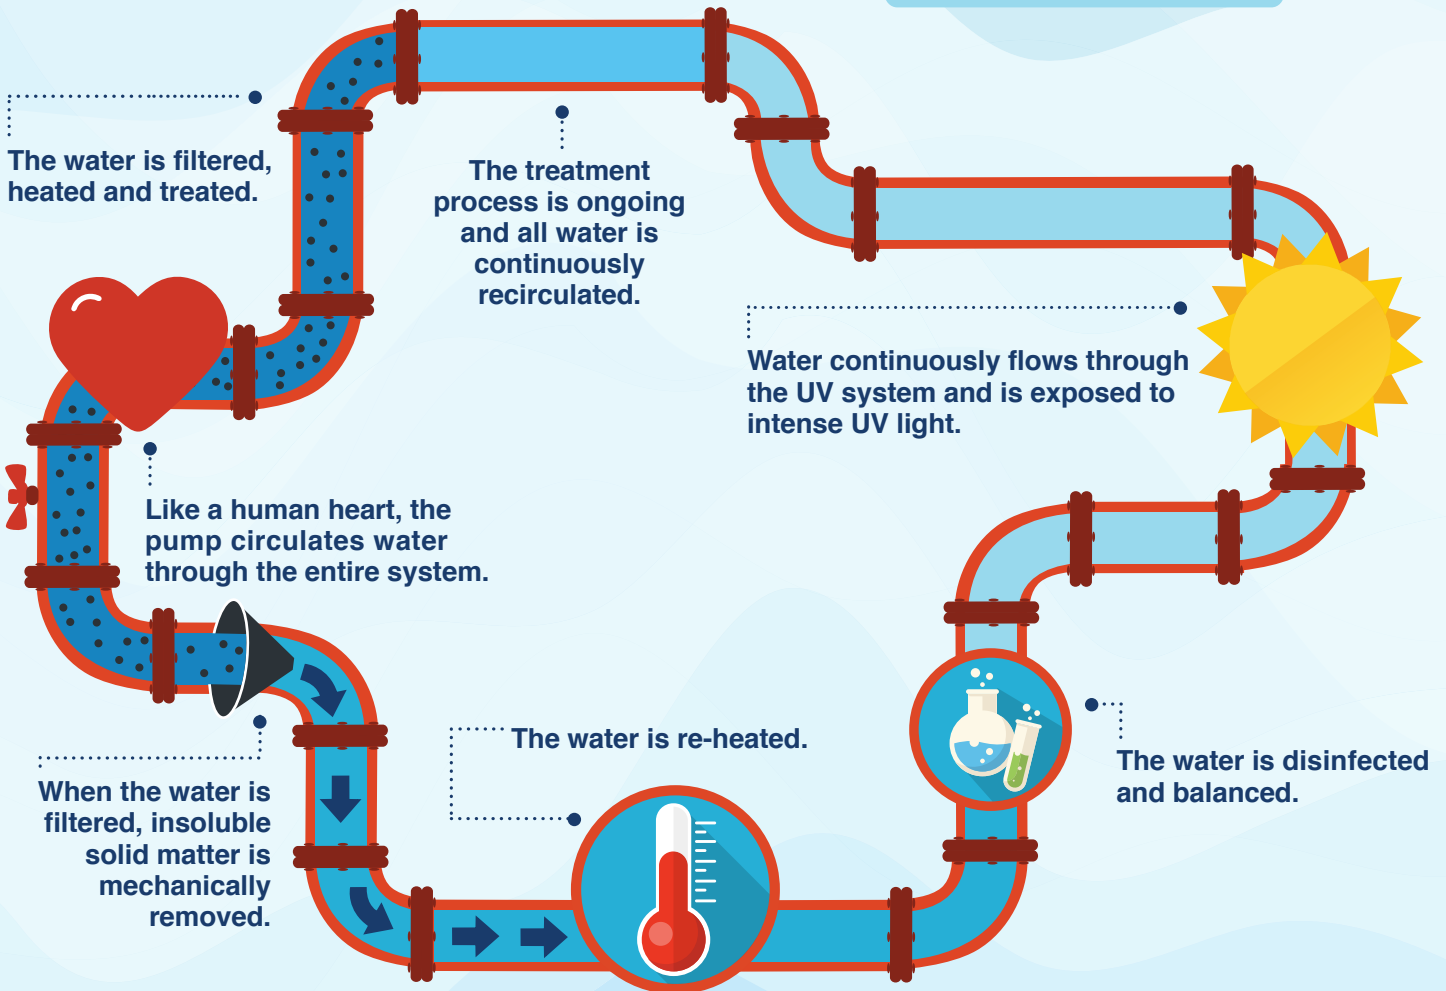

GREAT WOLF H₂O: DID YOU KNOW?

Just how much water is in our indoor water park?

565,000
GALLONS.

That's **LESS** than **ONE** Olympic-size swimming pool.

The Fort Mackenzie play structure recirculates 21,619 gallons of water every 30 minutes.

Our indoor water park has over 4,000 feet of water slides. That's like sliding down 13 football fields!

Southern California